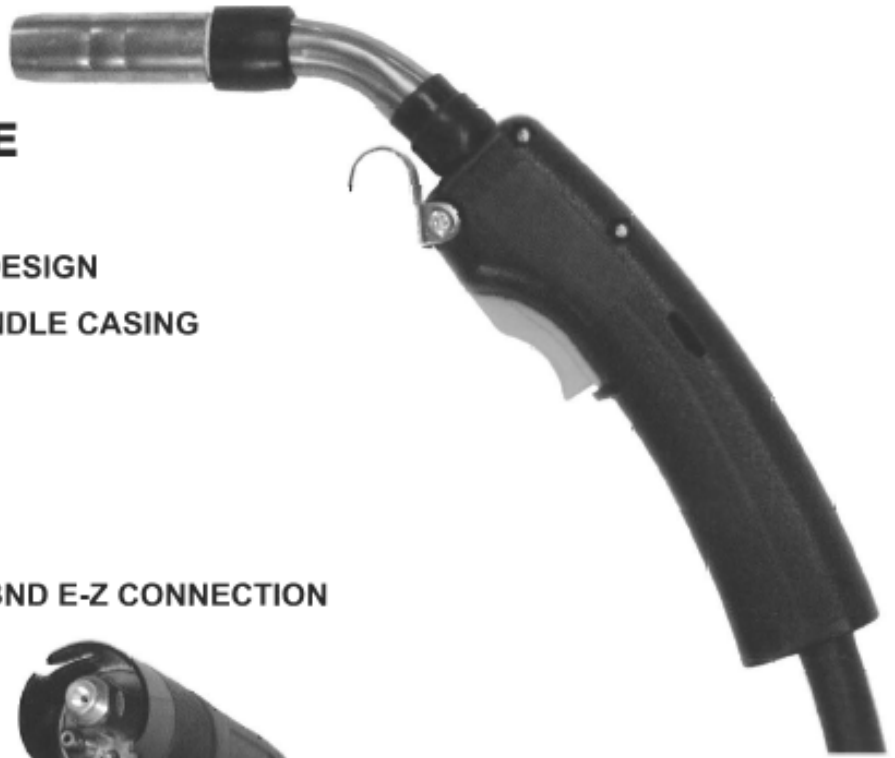

BERNARD® STYLE MIG TORCHES

- ✓ ROBUST HEAVY DUTY DESIGN
- ✓ SHOCK-RESISTANT HANDLE CASING

EURO CONNECTION

BND E-Z CONNECTION

PART NUMBER	DESCRIPTION	MIN QTY	UNIT	LIST PRICE
BERNARD® STYLE MIG TORCHES				
3-MTBN3E/12	Mig Torch - BND 300A 12' / 3.5M Euro Fit	1	ea	239.90
3-MTBN3B/12	Mig Torch - BND 300A 12' / 3.5M BND E-Z Fit	1	ea	338.00
3-MTBN3E/15	Mig Torch - BND 300A 15' / 4.5M Euro Fit	1	ea	275.90
3-MTBN3B/15	Mig Torch - BND 300A 15' / 4.5M BND E-Z Fit	1	ea	POA
3-MTBN4E/12	Mig Torch - BND 400A 12' / 3.5M Euro Fit	1	ea	291.80
3-MTBN4B/12	Mig Torch - BND 400A 12' / 3.5M BND E-Z Fit	1	ea	378.00
3-MTBN4E/15	Mig Torch - BND 400A 15' / 4.5M Euro Fit	1	ea	339.80
3-MTBN4B/15	Mig Torch - BND 400A 15' / 4.5M BND E-Z Fit	1	ea	POA
→ → → → → → → BULK BUY EXTRA DISCOUNT ← ← ← ← ← ← ←				
ADDITIONAL 5% DISCOUNT OFF THE ABOVE PRICES FOR QTY 5-9 TORCHES. ADDITIONAL 10% DISCOUNT OFF THE ABOVE PRICES FOR QTY 10+ TORCHES. CAN BE MIXED WITH BINZEL® & TWECO® STYLE MIG TORCHES & TIG TORCHES.				